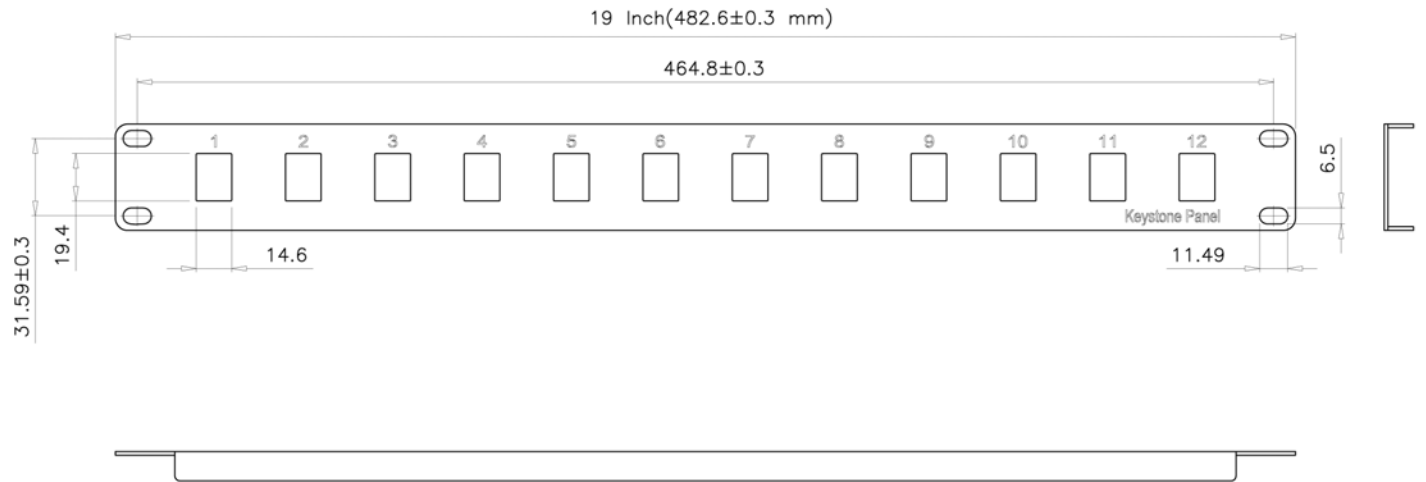

SCALE 1/4

Specification :

Material :  
 1. Panel : SPCC, 1.5 mm thickness with Black color painted.

	DSGN		ITEM NO: 1022-SF-20
	CHK		
UNIT M / M	APPR		1U 12port Panel for Keystone Jack (w/o keystone jack) BLACK
SCALE 1/3			
DWG NO: 102220			