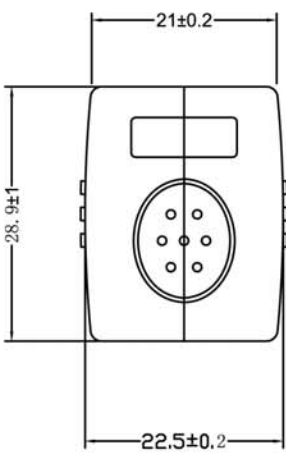

# HDMI A/F TO A/F 180° ADAPTER

P1 HDMI 19PIN F

P2 HDMI 19PIN F

PIN PUT:

P1		P2
1-----		1
2-----		2
3-----		3
4-----		4
5-----		5
17-----		17
18-----		18
19-----		19
shell-----		shell

- NOTES:  
 1) Gold Plated, Black color.  
 2) 1PCS/PE BAG.  
 3) RoHS Compliant

DRAWN BY	DATE: 2014/05/24	DESCRIPTION: <b>HDMI A/F TO A/F 180° ADAPTER</b>
CHECKED BY	SHEET 1 of 1	ITEM NO. <b>1812-SF-42</b>
APPROVED BY	SCALE 1:1	REV. 00 UNIT: mm

NO.	PART NAME	SPECIFICATION DESCRIPTION	QTY	UNIT
②		PVC 45P 黑色胶料		
①		HDMI 19F/F 一体式 (带PCB板) 180度镀金1PCS		