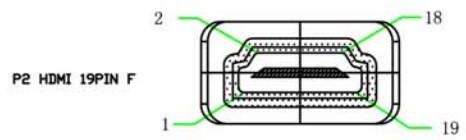

# HDMI A/F TO A/F 180° ADAPTER

P1 HDMI 19PIN F

P2 HDMI 19PIN F

PIN PUT:

P1		P2
1-----		1
2-----		2
3-----		3
4-----		4
5-----		5
17-----		17
18-----		18
19-----		19
shell-----		shell

- NOTES:  
 1) Gold Plated, Black color.  
 2) 1PCS/PE BAG.  
 3) RoHS Compliant

DRAWN BY	DATE: 2014/05/24	DESCRIPTION: <b>HDMI A/F TO A/F 180° ADAPTER</b>
CHECKED BY	SHEET 1 of 1	ITEM NO. <b>1812-SF-42</b>
APPROVED BY	SCALE 1:1	REV. 00 UNIT: mm

NO.	PART NAME	SPECIFICATION DESCRIPTION	QTY	UNIT
②		PVC 45P 黑色胶料		
①		HDMI 19F/F 一体式 (带PCB板) 180度镀金1PCS		