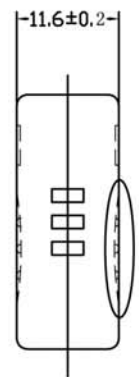

NOTE: ALL MATERIAL COMPLIANT ROHS STANDARD

REVISION INFORMATION			
Rev.	Rev. Date	Modified By	Brief Description
			HDMI AF TO AF Adapter

# HDMI A/F TO A/F 180° ADAPTER

P1 HDMI 19PIN F

P2 HDMI 19PIN F

PIN PUT:

P1		P2
1-----		1
2-----		2
3-----		3
4-----		4
5-----		5
17-----		17
18-----		18
19-----		19
shell-----		shell

- NOTES:  
 1) Gold Plated, Black color.  
 2) 1PCS/PE BAG.  
 3) RoHS Compliant

DRAWN BY	DATE: 2014/05/24	DESCRIPTION: <b>HDMI A/F TO A/F 180° ADAPTER</b>
CHECKED BY	SHEET 1 of 1	ITEM NO. <b>1812-SF-42</b>
APPROVED BY	SCALE 1:1	REV. 00 UNIT: mm

NO.	PART NAME	SPECIFICATION DESCRIPTION	QTY	UNIT
②		PVC 45P 黑色胶料		
①		HDMI 19F/F 一体式 (带PCB板) 180度镀金1PCS		