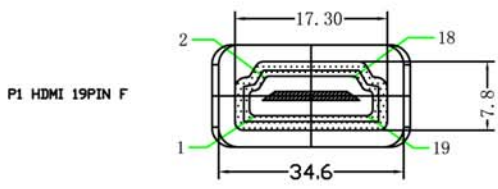

# HDMI A/F TO A/F 180° ADAPTER

P1 HDMI 19PIN F

P2 HDMI 19PIN F

PIN PUT:

P1		P2
1-----		1
2-----		2
3-----		3
4-----		4
5-----		5
17-----		17
18-----		18
19-----		19
shell-----		shell

- NOTES:  
 1) Gold Plated, Black color.  
 2) 1PCS/PE BAG.  
 3) RoHS Compliant

DRAWN BY	DATE: 2014/05/24	DESCRIPTION: <b>HDMI A/F TO A/F 180° ADAPTER</b>
CHECKED BY	SHEET 1 of 1	ITEM NO. <b>1812-SF-42</b>
APPROVED BY	SCALE 1:1	REV. 00 UNIT: mm

NO.	PART NAME	SPECIFICATION DESCRIPTION	QTY	UNIT
②		PVC 45P 黑色胶料		
①		HDMI 19F/F 一体式 (带PCB板) 180度镀金1PCS		