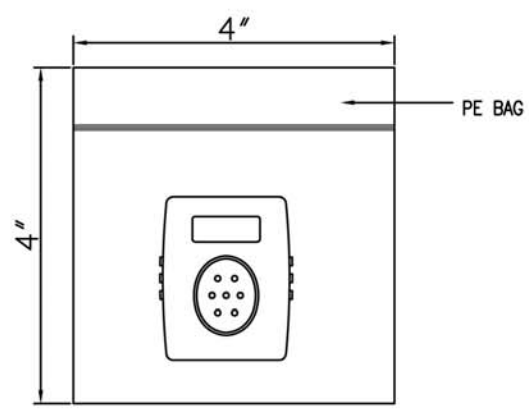

# HDMI A/F TO A/F 180° ADAPTER

P1 HDMI 19PIN F

P2 HDMI 19PIN F

PIN PUT:

P1		P2
1-----		1
2-----		2
3-----		3
4-----		4
5-----		5
17-----		17
18-----		18
19-----		19
shell-----		shell

- NOTES:  
 1) Gold Plated, Black color.  
 2) 1PCS/PE BAG.  
 3) RoHS Compliant

DRAWN BY	DATE: 2014/05/24	DESCRIPTION: <b>HDMI A/F TO A/F 180° ADAPTER</b>
CHECKED BY	SHEET 1 of 1	ITEM NO. <b>1812-SF-42</b>
APPROVED BY	SCALE 1:1	REV. 00 UNIT: mm

NO.	PART NAME	SPECIFICATION DESCRIPTION	QTY	UNIT
②		PVC 45P 黑色胶料		
①		HDMI 19F/F 一体式 (带PCB板) 180度镀金1PCS		