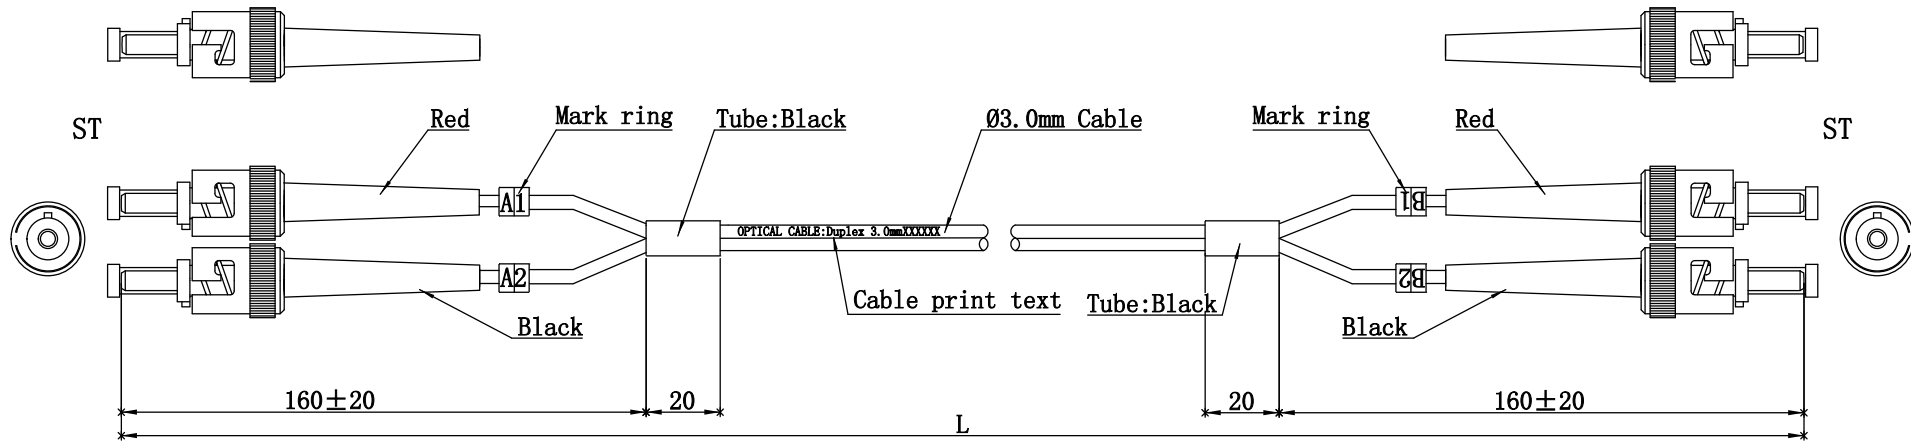

NOTE:ALL MATERIAL COMPLIANT ROHS STANDARD

REVISION INFORMATION

Rev.	Rev. Date	Modified By	Brief Description

Specifications:

Type	ST/UPC-ST/UPC
Fiber Mode	OM1
Core Diameter (um)	62.5/125
Operating Wavelength (nm)	850/1300
Cable Color	Orange
Cable Diameter (mm)	Ø3.0
Operating Temperature (° C)	-40~+75
Storage Temperature (° C)	-40~+85
Insertion loss (dB)	≤0.2dB
Return loss (dB)	≥35dB
ST Connector Color (Boot)	Red/Black

NO.	PART NAME	SPECIFICATION DESCRIPTION	QTY	UNIT
①				
②				
③				

Unless specified on the drawing, tolerances are per the follows:
 . +1
 .x +0.2
 .xx +0.05

DRAWN BY	DATE: 2015/05/14	DESCRIPTION: ST-ST-DX OM1 Patchcord
CHECKED BY	SHEET 1of1	ITEM NO. SFC200116
APPROVED BY	SCALE 1:1	REV. 00 UNIT:mm