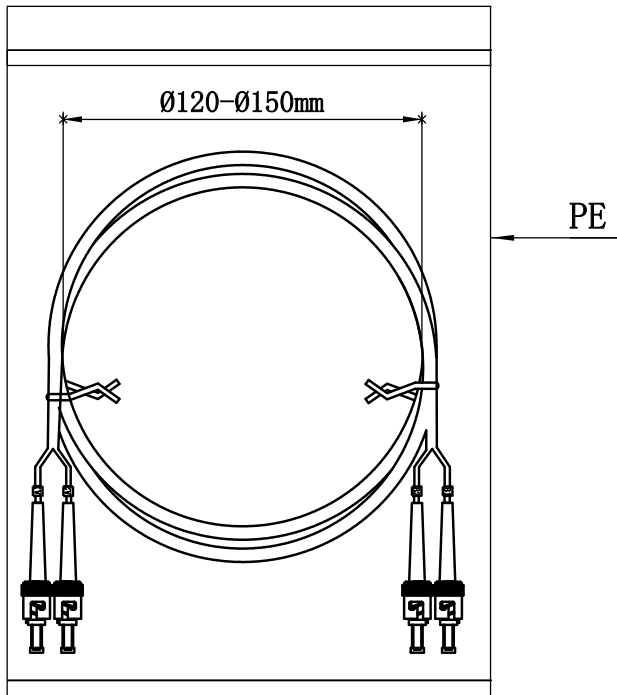

NOTE:ALL MATERIAL COMPLIANT ROHS STANDARD

REVISION INFORMATION

Rev.	Rev. Date	Modified By	Brief Description

Specifications:

Type	ST/UPC-ST/UPC
Fiber Mode	OM1
Core Diameter (um)	62.5/125
Operating Wavelength (nm)	850/1300
Cable Color	Orange
Cable Diameter (mm)	Ø3.0
Operating Temperature (° C)	-40~+75
Storage Temperature (° C)	-40~+85
Insertion loss (dB)	≤0.2dB
Return loss (dB)	≥35dB
ST Connector Color (Boot)	Red/Black

NO.	PART NAME	SPECIFICATION DESCRIPTION	QTY	UNIT
①				
②				
③				

Unless specified on the drawing, tolerances are per the follows:
 . +1
 .x +0.2
 .xx +0.05

DRAWN BY	DATE: 2015/05/14	DESCRIPTION: ST-ST-DX OM1 Patchcord
CHECKED BY	SHEET 1of1	ITEM NO. SFC200116
APPROVED BY	SCALE 1:1	REV. 00 UNIT:mm