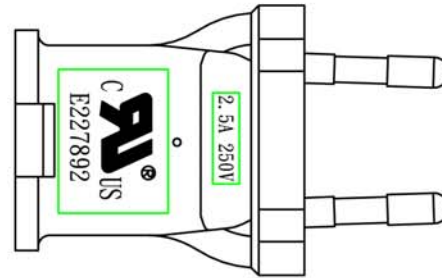

NEMA 1-15R to CEE 7/16

Note:

- 1. Rating: 2.5A 250V
- 2. Insulation Resistance: 100MΩ
- 3. Dielectric Voltage: 2000V/sec

TOLERANCE >0±0.30 >1.0±0.50 >10.0±1.0 >20.0±2.0 Angle: ±1°	APPROVED		DATE		 1-888-275-8755			
	CHECKED		DATE					
	DRAWN		DATE					
	TYPE	YL-2121			P/N			
	DRAWING NO.	CY-2121U			MATERIAL	P. V. C	UNIT	mm
				SCALE	1:1	