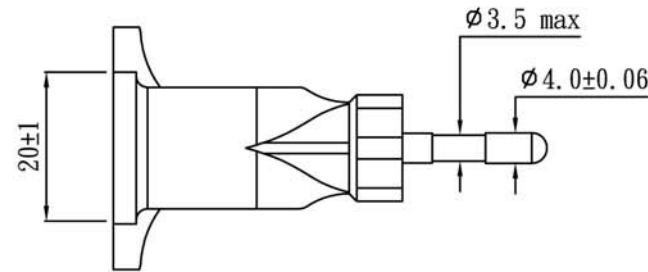

NEMA 1-15R to CEE 7/16

Note:

- 1. Rating: 2.5A 250V
- 2. Insulation Resistance: 100MΩ
- 3. Dielectric Voltage: 2000V/sec

TOLERANCE >0±0.30 >1.0±0.50 >10.0±1.0 >20.0±2.0 Angle: ±1°	APPROVED		DATE		 1-888-275-8755			
	CHECKED		DATE					
	DRAWN		DATE					
	TYPE	YL-2121			P/N			
	DRAWING NO.	CY-2121U			MATERIAL	P. V. C	UNIT	mm
				SCALE	1:1	