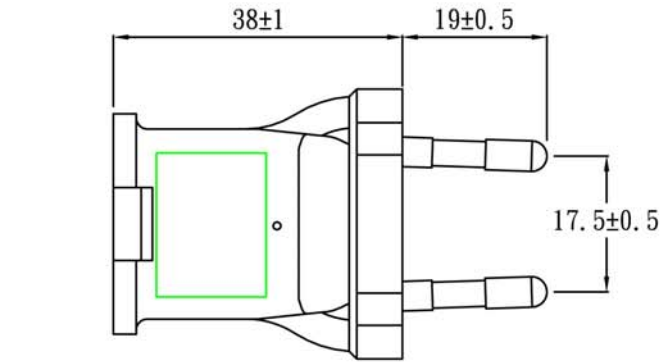

NEMA 1-15R to CEE 7/16

Note:

- 1. Rating: 2.5A 250V
- 2. Insulation Resistance: 100MΩ
- 3. Dielectric Voltage: 2000V/sec

TOLERANCE >0±0.30 >1.0±0.50 >10.0±1.0 >20.0±2.0 Angle: ±1°	APPROVED		DATE		 1-888-275-8755			
	CHECKED		DATE					
	DRAWN		DATE					
	TYPE	YL-2121			P/N			
	DRAWING NO.	CY-2121U			MATERIAL	P. V. C	UNIT	mm
				SCALE	1:1	