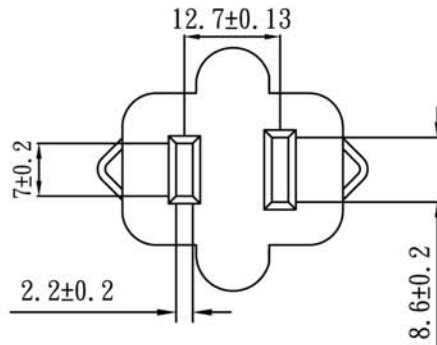

NEMA 1-15R to CEE 7/16

Note:

- 1. Rating: 2.5A 250V
- 2. Insulation Resistance: 100MΩ
- 3. Dielectric Voltage: 2000V/sec

TOLERANCE >0±0.30 >1.0±0.50 >10.0±1.0 >20.0±2.0 Angle: ±1°	APPROVED		DATE		 1-888-275-8755			
	CHECKED		DATE					
	DRAWN		DATE					
	TYPE	YL-2121			P/N			
	DRAWING NO.	CY-2121U			MATERIAL	P. V. C	UNIT	mm
				SCALE	1:1	