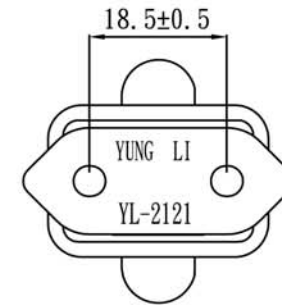

NEMA 1-15R to CEE 7/16

Note:

- 1. Rating: 2.5A 250V
- 2. Insulation Resistance: 100MΩ
- 3. Dielectric Voltage: 2000V/sec

TOLERANCE >0±0.30 >1.0±0.50 >10.0±1.0 >20.0±2.0 Angle: ±1°	APPROVED		DATE		 1-888-275-8755			
	CHECKED		DATE					
	DRAWN		DATE					
	TYPE	YL-2121			P/N			
	DRAWING NO.	CY-2121U			MATERIAL	P. V. C	UNIT	mm
				SCALE	1:1	